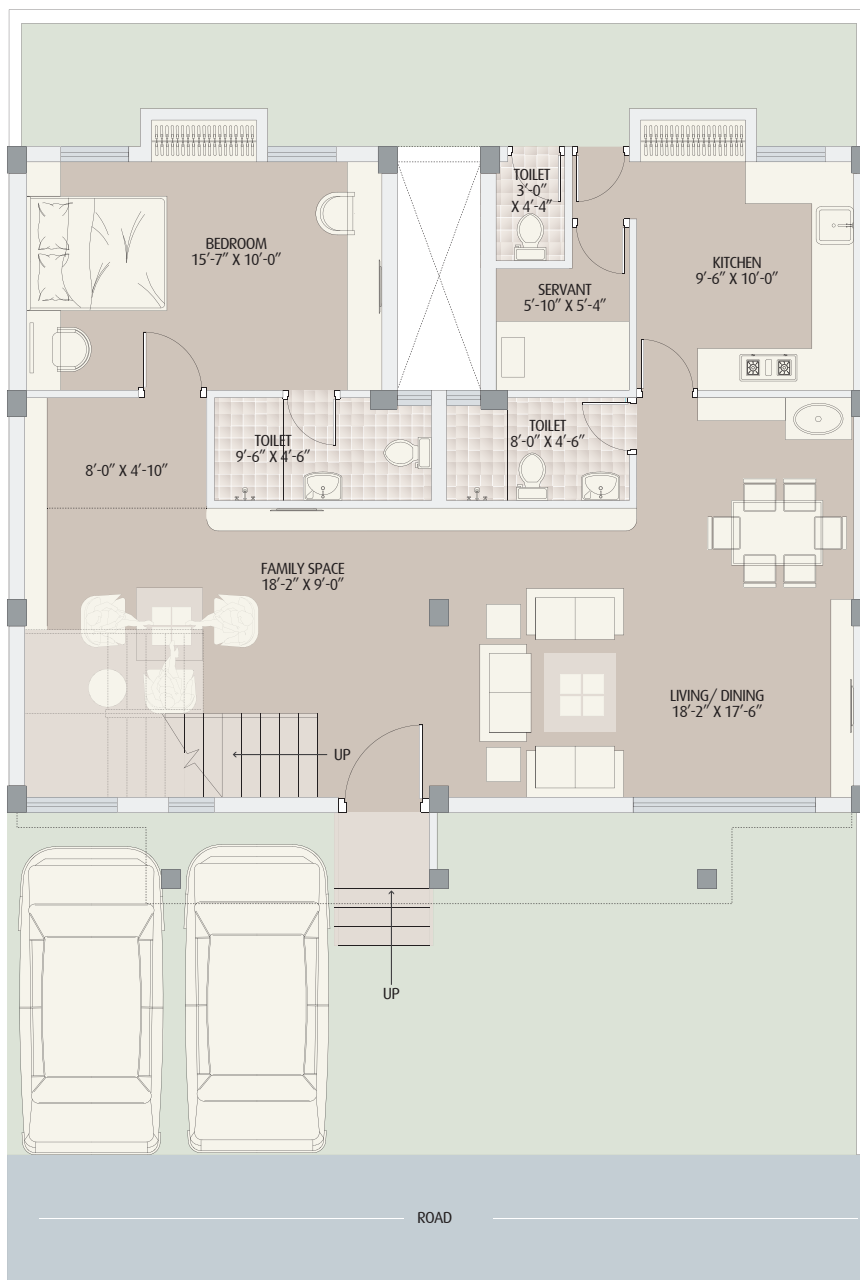

BUNGALOW TYPE

MAHOGANY  
PREMIUM

4 BHK

*Inspired by  
Zamindari style*

Gems  
**BougainVillas**  
LOVABLE BUNGALOWS

2.50K  
BUNGALOW AREA

2370 SQ.FT.  
TOTAL BUILT-UP AREA

2095 SQ.FT.  
TOTAL CARPET AREA

GROUND FLOOR

1103 SQ.FT.  
GR. FLOOR  
BUILT-UP AREA

944 SQ.FT.  
GR. FLOOR  
CARPET AREA

235 SQ.FT.  
FRONT & SIDE  
LAWN AREA

235 SQ.FT.  
BACKYARD  
LAWN AREA

218 SQ.FT.  
PARKING AREA

FIRST FLOOR

1103 SQ.FT.  
IST. FLOOR  
BUILT-UP AREA

944 SQ.FT.  
IST. FLOOR  
CARPET AREA

78 SQ.FT.  
BALCONY  
AREA

**ROOFTOP**

**163 SQ.FT.**  
STAIR-HEAD &  
ATTIC ROOM  
BUILT-UP AREA

**129 SQ.FT.**  
STAIR-HEAD &  
ATTIC ROOM  
CARPET AREA

**783 SQ.FT.**  
PRIVATE  
TERRACE  
AREA