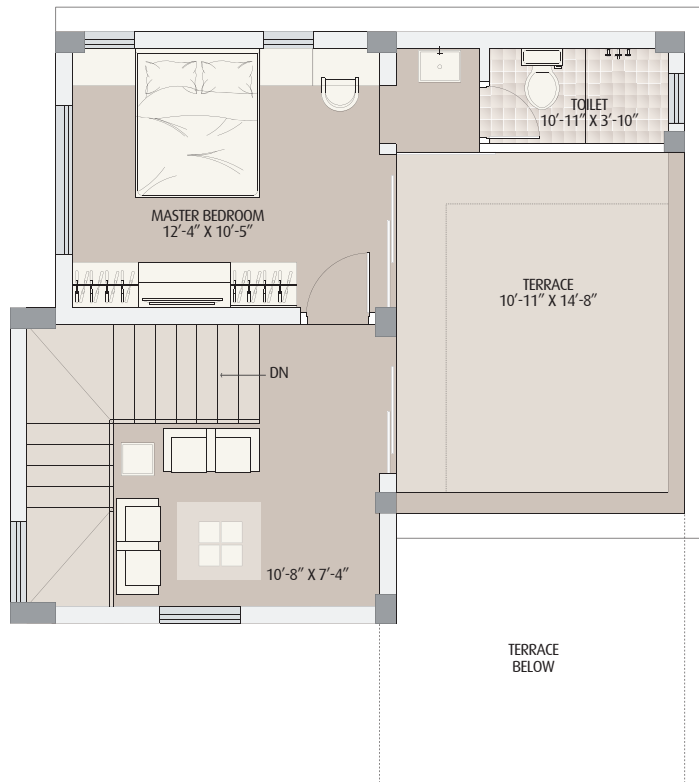

BUNGALOW TYPE

WILLOW

4 BHK

*Inspired by
Scottish bungalows*

Gems
BougainVillas
LOVABLE BUNGALOWS

2.35K
BUNGALOW AREA

1763 SQ.FT.
TOTAL BUILT-UP AREA

1464 SQ.FT.
TOTAL CARPET AREA

GROUND FLOOR

708 SQ.FT.
GR. FLOOR
BUILT-UP AREA

631 SQ.FT.
GR. FLOOR
CARPET AREA

475 SQ.FT.
FRONT & SIDE
LAWN AREA

209 SQ.FT.
BACKYARD
LAWN AREA

277 SQ.FT.
PARKING AREA

FIRST FLOOR

554 SQ.FT.
1ST. FLOOR
BUILT-UP AREA

498 SQ.FT.
1ST. FLOOR
CARPET AREA

124 SQ.FT.
OPEN TERRACE
AREA

SECOND FLOOR

501 SQ.FT.
STAIR-HEAD &
ATTIC ROOM
BUILT-UP AREA

335 SQ.FT.
STAIR-HEAD &
ATTIC ROOM
CARPET AREA

146 SQ.FT.
PRIVATE
TERRACE
AREA

◀ GROUND FLOOR