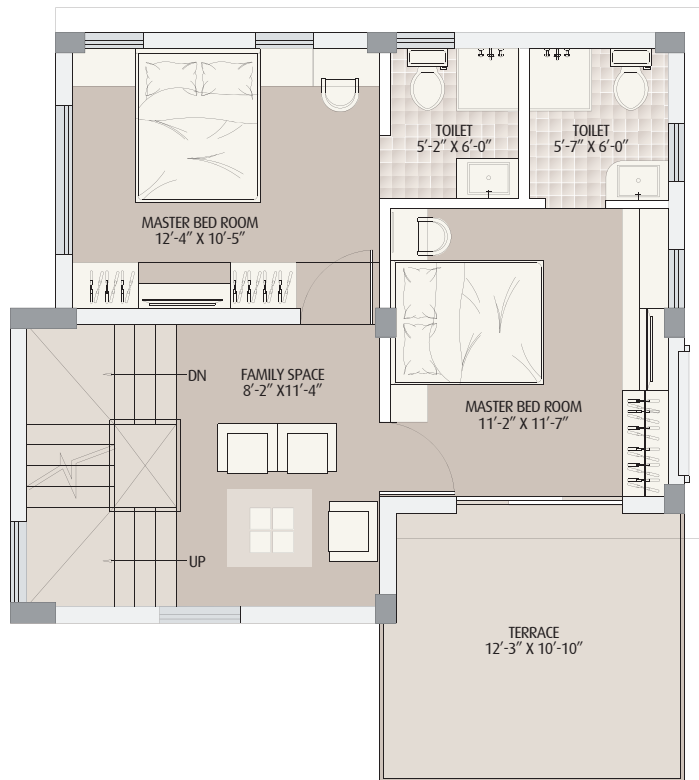

BUNGALOW TYPE

WILLOW

4 BHK

*Inspired by
Scottish bungalows*

Gems
BougainVillas
LOVABLE BUNGALOWS

2.35K
BUNGALOW AREA

1763 SQ.FT.
TOTAL BUILT-UP AREA

1464 SQ.FT.
TOTAL CARPET AREA

GROUND FLOOR

708 SQ.FT.
GR. FLOOR
BUILT-UP AREA

631 SQ.FT.
GR. FLOOR
CARPET AREA

475 SQ.FT.
FRONT & SIDE
LAWN AREA

209 SQ.FT.
BACKYARD
LAWN AREA

277 SQ.FT.
PARKING AREA

FIRST FLOOR

554 SQ.FT.
1ST. FLOOR
BUILT-UP AREA

498 SQ.FT.
1ST. FLOOR
CARPET AREA

124 SQ.FT.
OPEN TERRACE
AREA

SECOND FLOOR

501 SQ.FT.
STAIR-HEAD &
ATTIC ROOM
BUILT-UP AREA

335 SQ.FT.
STAIR-HEAD &
ATTIC ROOM
CARPET AREA

146 SQ.FT.
PRIVATE
TERRACE
AREA

◀ GROUND FLOOR