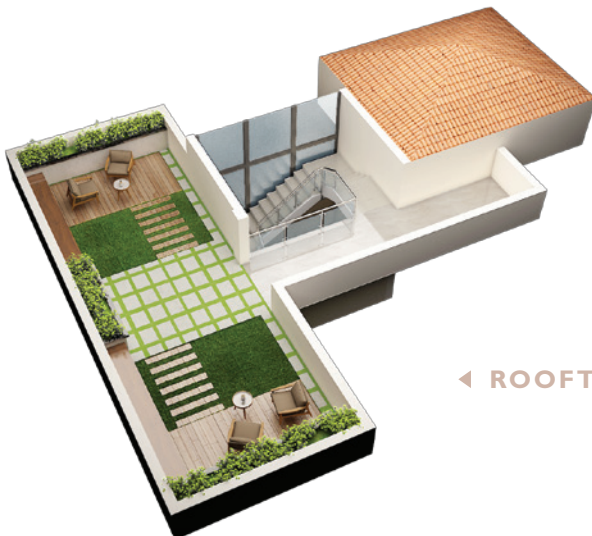

ROOFTOP

3166 SQ.FT.
TOTAL
OPEN AREA

868 SQ.FT.
OPEN TERRACE
CUM ROOF AREA
INCLUDING
SKY LIGHT

392 SQ. FT.
OPEN BACKYARD
LANDSCAPE AREA

1476 SQ. FT.
OPEN FRONT
YARD (WITH POOL)
AREA

◀ GROUND FLOOR

FIRST FLOOR ▶