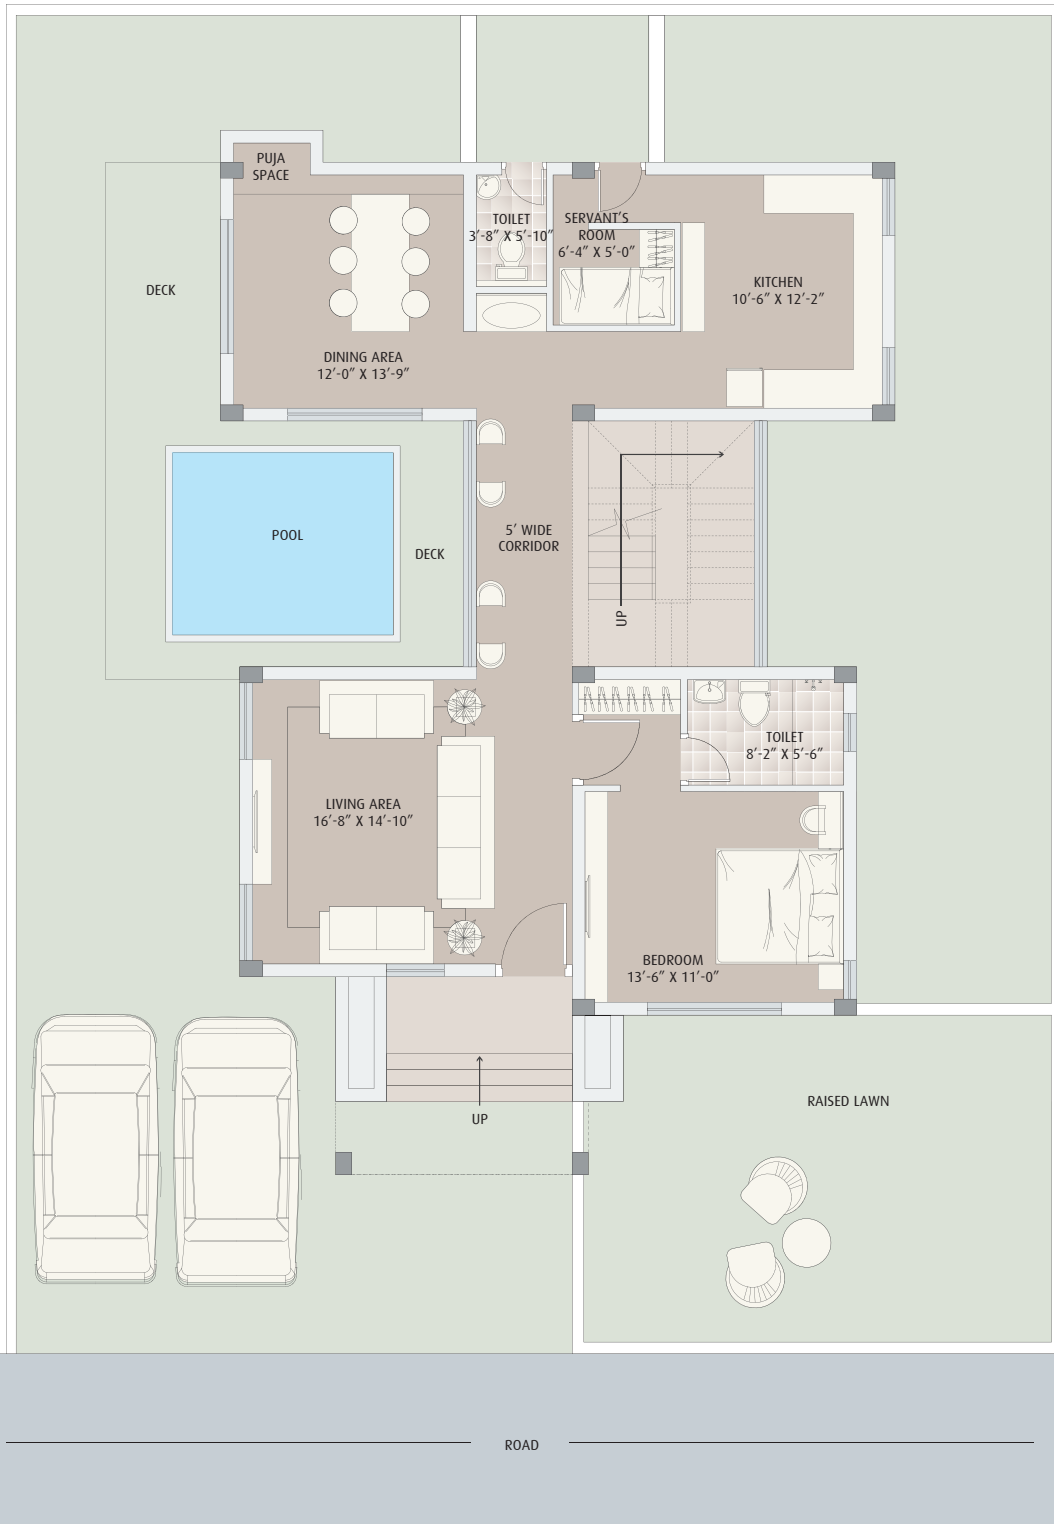

LIMITED EDITION

VILLA
LIVELLO

4 BHK

*Inspired by
Colonial architecture*

Gems
BougainVillas
LOVABLE BUNGALOWS

5K
TOTAL
PROPERTY AREA

2486 SQ. FT.
TOTAL
BUILT-UP AREA

2070 SQ. FT.
TOTAL
CARPET AREA

3166 SQ. FT.
TOTAL
OPEN AREA

SWIMMING POOL AREA AS PER DESIGN AND REQUIREMENT

GROUND FLOOR

1347 SQ.FT.
**GROUND FLOOR
BUILT-UP AREA**
(COVERED PARKING,
STEPS, LANDING,
FRONT LAWN)

1073 SQ.FT.
**GROUND FLOOR
CARPET AREA**

429 SQ.FT.
PARKING AREA

FIRST FLOOR

998 SQ.FT.
FIRST FLOOR
BUILT-UP AREA

886 SQ.FT.
FIRST FLOOR
CARPET AREA

111 SQ.FT.
STAIRHEAD ROOM
CUM ATTIC ROOM
CARPET AREA

141 SQ.FT.
STAIRHEAD ROOM
CUM ATTIC ROOM
BUILT-UP AREA

ROOFTOP

3166 SQ.FT.
TOTAL
OPEN AREA

868 SQ.FT.
OPEN TERRACE
CUM ROOF AREA
INCLUDING
SKY LIGHT

392 SQ. FT.
OPEN BACKYARD
LANDSCAPE AREA

1476 SQ. FT.
OPEN FRONT
YARD (WITH POOL)
AREA

◀ GROUND FLOOR

FIRST FLOOR ▶