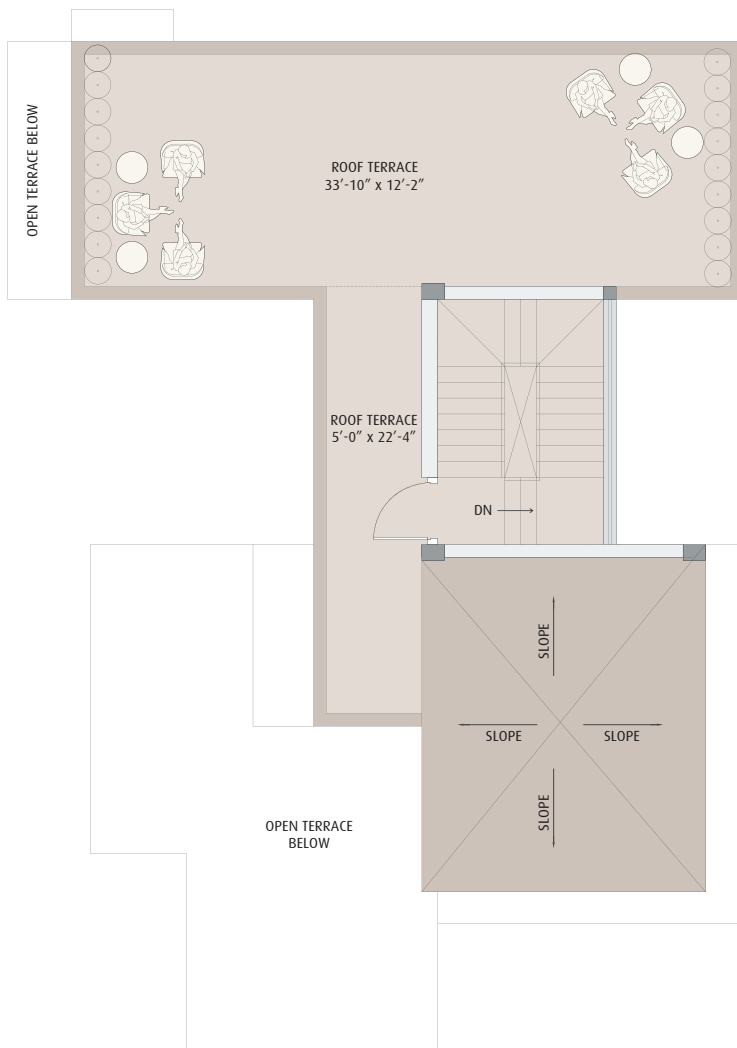

LIMITED EDITION

VILLA
LIVELLO

4 BHK

*Inspired by
Colonial architecture*

Gems
BougainVillas
LOVABLE BUNGALOWS

5K
TOTAL
PROPERTY AREA

2486 SQ. FT.
TOTAL
BUILT-UP AREA

2070 SQ. FT.
TOTAL
CARPET AREA

3166 SQ. FT.
TOTAL
OPEN AREA

SWIMMING POOL AREA AS PER DESIGN AND REQUIREMENT

GROUND FLOOR

1347 SQ.FT.
**GROUND FLOOR
BUILT-UP AREA**
(COVERED PARKING,
STEPS, LANDING,
FRONT LAWN)

1073 SQ.FT.
**GROUND FLOOR
CARPET AREA**

429 SQ.FT.
PARKING AREA

FIRST FLOOR

998 SQ.FT.
FIRST FLOOR
BUILT-UP AREA

886 SQ.FT.
FIRST FLOOR
CARPET AREA

111 SQ.FT.
STAIRHEAD ROOM
CUM ATTIC ROOM
CARPET AREA

141 SQ.FT.
STAIRHEAD ROOM
CUM ATTIC ROOM
BUILT-UP AREA

ROOFTOP

3166 SQ.FT.
TOTAL
OPEN AREA

868 SQ.FT.
OPEN TERRACE
CUM ROOF AREA
INCLUDING
SKY LIGHT

392 SQ. FT.
OPEN BACKYARD
LANDSCAPE AREA

1476 SQ. FT.
OPEN FRONT
YARD (WITH POOL)
AREA

◀ GROUND FLOOR

FIRST FLOOR ▶