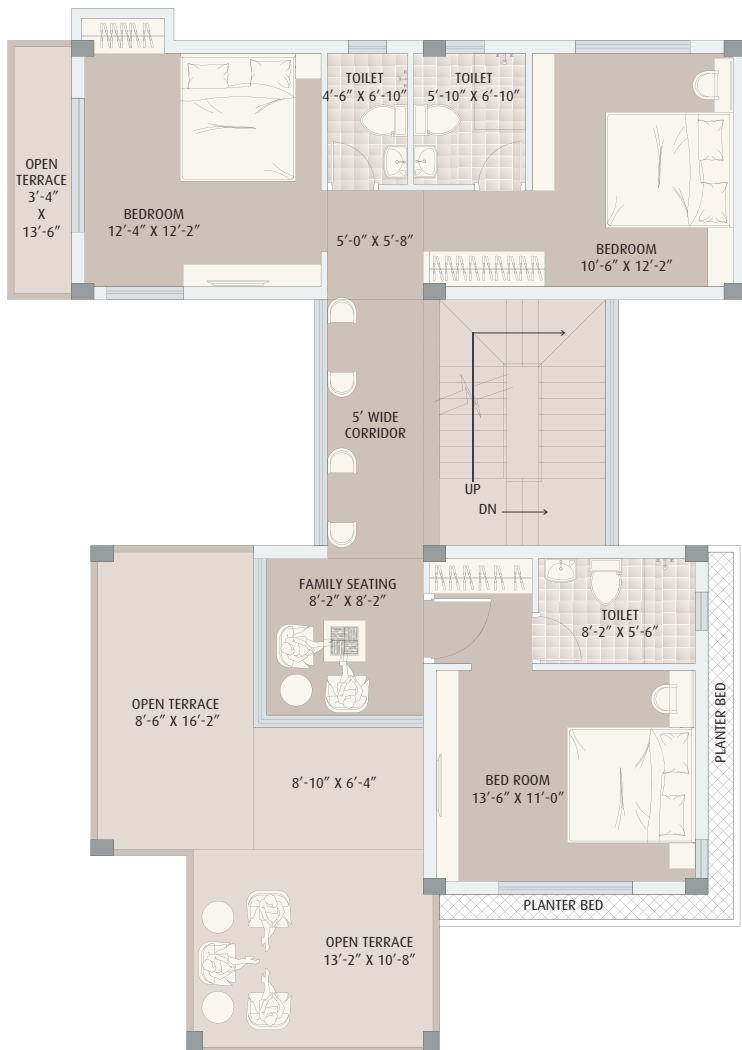

LIMITED EDITION

VILLA
LIVELLO

4 BHK

*Inspired by
Colonial architecture*

Gems
BougainVillas
LOVABLE BUNGALOWS

5K
TOTAL
PROPERTY AREA

2486 SQ. FT.
TOTAL
BUILT-UP AREA

2070 SQ. FT.
TOTAL
CARPET AREA

3166 SQ. FT.
TOTAL
OPEN AREA

SWIMMING POOL AREA AS PER DESIGN AND REQUIREMENT

GROUND FLOOR

1347 SQ.FT.
**GROUND FLOOR
BUILT-UP AREA**
(COVERED PARKING,
STEPS, LANDING,
FRONT LAWN)

1073 SQ.FT.
**GROUND FLOOR
CARPET AREA**

429 SQ.FT.
PARKING AREA

FIRST FLOOR

998 SQ.FT.
FIRST FLOOR
BUILT-UP AREA

886 SQ.FT.
FIRST FLOOR
CARPET AREA

111 SQ.FT.
STAIRHEAD ROOM
CUM ATTIC ROOM
CARPET AREA

141 SQ.FT.
STAIRHEAD ROOM
CUM ATTIC ROOM
BUILT-UP AREA

ROOFTOP

3166 SQ.FT.
TOTAL
OPEN AREA

868 SQ.FT.
OPEN TERRACE
CUM ROOF AREA
INCLUDING
SKY LIGHT

392 SQ. FT.
OPEN BACKYARD
LANDSCAPE AREA

1476 SQ. FT.
OPEN FRONT
YARD (WITH POOL)
AREA

◀ GROUND FLOOR

FIRST FLOOR ▶