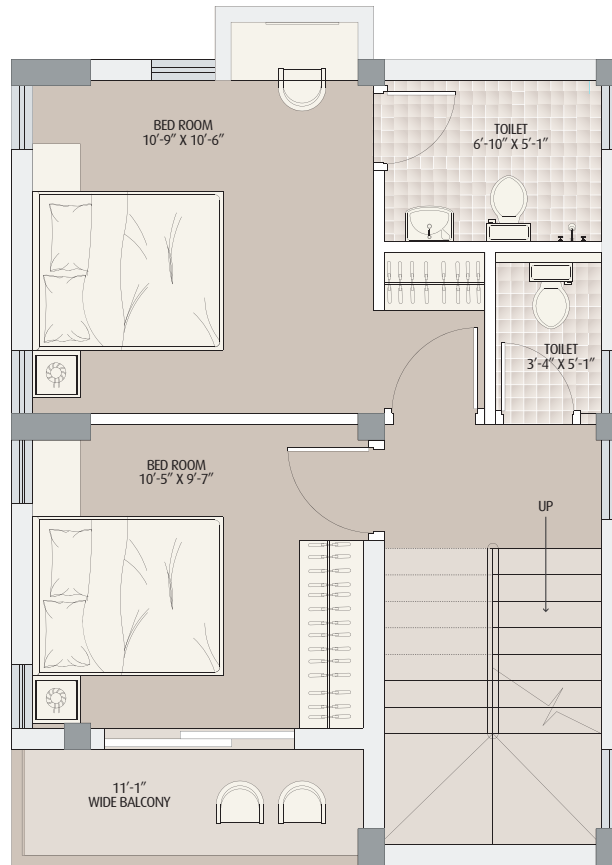

BUNGALOW TYPE

MAPLE

3 BHK

*Inspired by
Earthy colors*

Gems
BougainVillas
LOVABLE BUNGALOWS

1.34K
BUNGALOW AREA

1268 SQ.FT.
TOTAL BUILT-UP AREA

959 SQ.FT.
TOTAL CARPET AREA

GROUND FLOOR

473 SQ.FT.
GR. FLOOR
BUILT-UP AREA

333 SQ.FT.
GR. FLOOR
CARPET AREA

206 SQ.FT.
FRONT & SIDE
LAWN AREA

168 SQ.FT.
BACKYARD
LAWN AREA

116 SQ.FT.
PARKING AREA

FIRST FLOOR

589 SQ.FT.
IST. FLOOR
BUILT-UP AREA

390 SQ.FT.
IST. FLOOR
CARPET AREA

77 SQ.FT.
BALCONY
AREA

ROOFTOP

208 SQ.FT.
STAIR-HEAD &
ATTIC ROOM
BUILT-UP AREA

159 SQ.FT.
STAIR-HEAD &
ATTIC ROOM
CARPET AREA

241 SQ.FT.
PRIVATE
TERRACE
AREA

GROUND FLOOR ▶