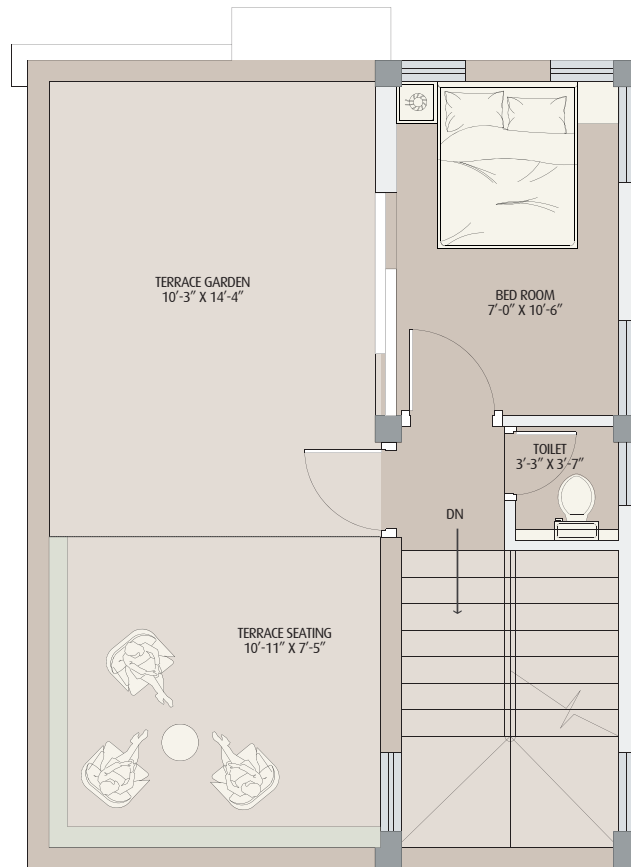

BUNGALOW TYPE

MAPLE

3 BHK

*Inspired by
Earthy colors*

Gems
BougainVillas
LOVABLE BUNGALOWS

1.34K
BUNGALOW AREA

1268 SQ.FT.
TOTAL BUILT-UP AREA

959 SQ.FT.
TOTAL CARPET AREA

GROUND FLOOR

473 SQ.FT.
GR. FLOOR
BUILT-UP AREA

333 SQ.FT.
GR. FLOOR
CARPET AREA

206 SQ.FT.
FRONT & SIDE
LAWN AREA

168 SQ.FT.
BACKYARD
LAWN AREA

116 SQ.FT.
PARKING AREA

FIRST FLOOR

589 SQ.FT.
IST. FLOOR
BUILT-UP AREA

390 SQ.FT.
IST. FLOOR
CARPET AREA

77 SQ.FT.
BALCONY
AREA

ROOFTOP

208 SQ.FT.
STAIR-HEAD &
ATTIC ROOM
BUILT-UP AREA

159 SQ.FT.
STAIR-HEAD &
ATTIC ROOM
CARPET AREA

241 SQ.FT.
PRIVATE
TERRACE
AREA

GROUND FLOOR ▶