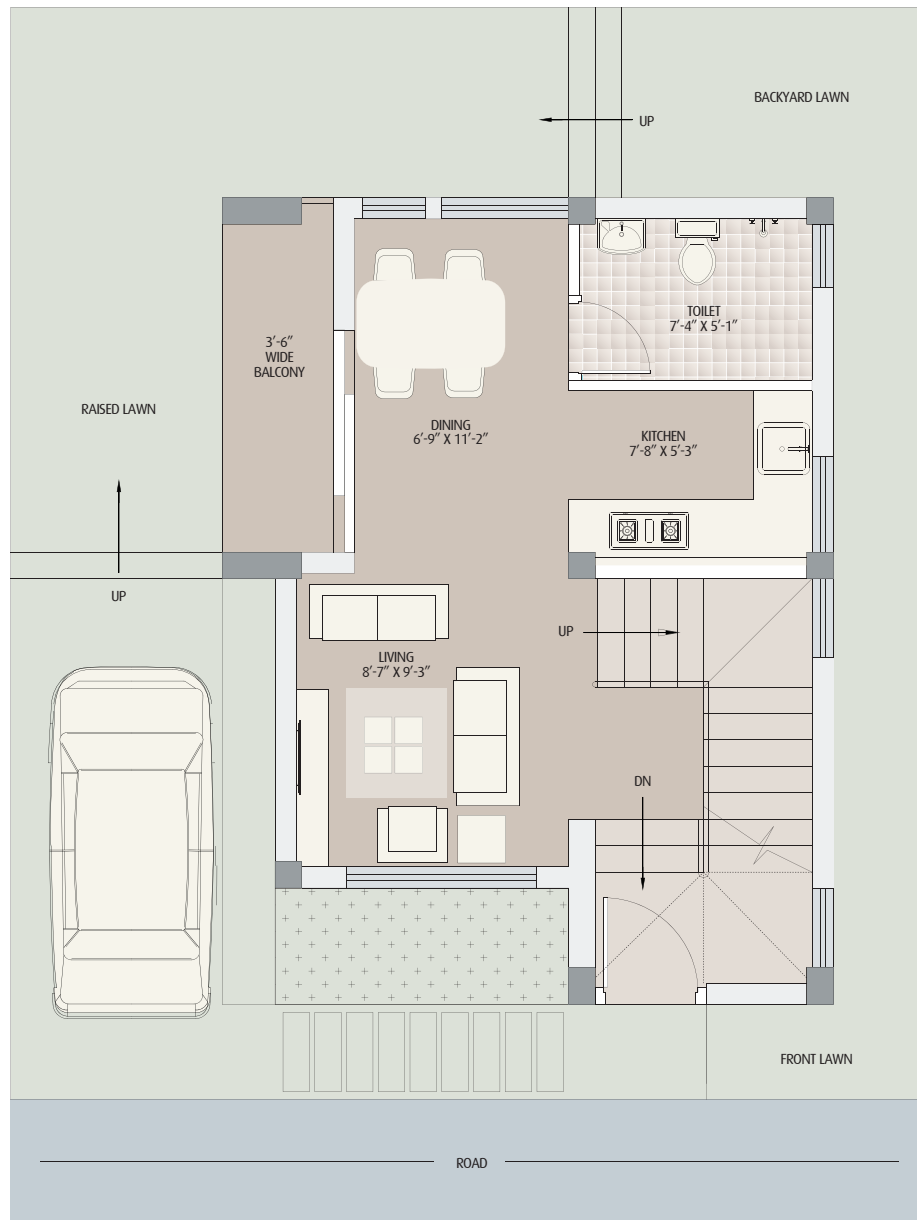

BUNGALOW TYPE

MAPLE

3 BHK

*Inspired by
Earthy colors*

Gems
BougainVillas
LOVABLE BUNGALOWS

1.34K
BUNGALOW AREA

1268 SQ.FT.
TOTAL BUILT-UP AREA

959 SQ.FT.
TOTAL CARPET AREA

GROUND FLOOR

473 SQ.FT.
GR. FLOOR
BUILT-UP AREA

333 SQ.FT.
GR. FLOOR
CARPET AREA

206 SQ.FT.
FRONT & SIDE
LAWN AREA

168 SQ.FT.
BACKYARD
LAWN AREA

116 SQ.FT.
PARKING AREA

FIRST FLOOR

589 SQ.FT.
IST. FLOOR
BUILT-UP AREA

390 SQ.FT.
IST. FLOOR
CARPET AREA

77 SQ.FT.
BALCONY
AREA

ROOFTOP

208 SQ.FT.
STAIR-HEAD &
ATTIC ROOM
BUILT-UP AREA

159 SQ.FT.
STAIR-HEAD &
ATTIC ROOM
CARPET AREA

241 SQ.FT.
PRIVATE
TERRACE
AREA

GROUND FLOOR ▶