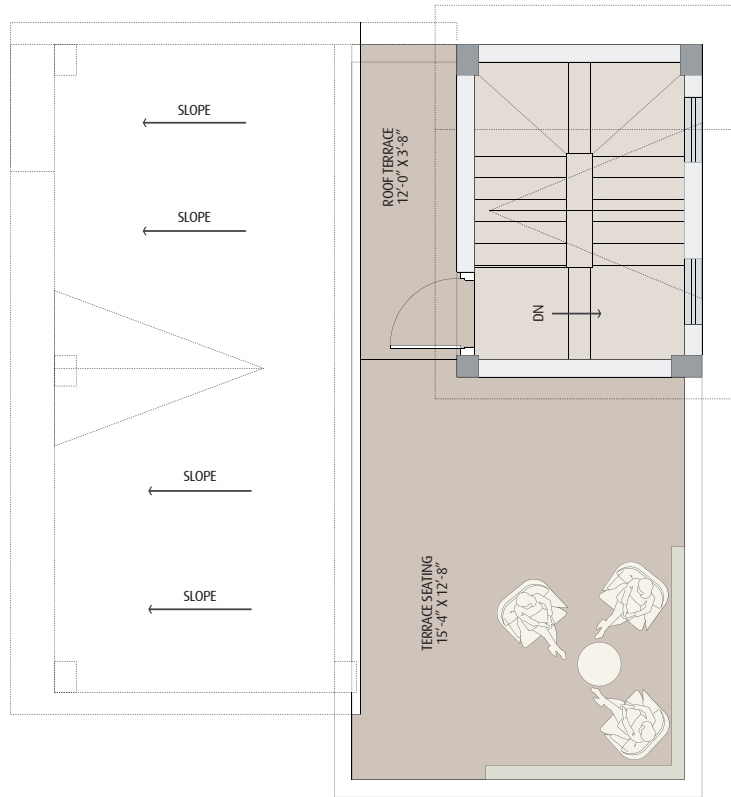

BUNGALOW TYPE

EBONY

3 BHK

*Inspired by
Contemporary design*

Gems
BougainVillas
LOVABLE BUNGALOWS

1.95K
BUNGALOW AREA

1418 SQ.FT.
TOTAL BUILT-UP AREA

1203 SQ.FT.
TOTAL CARPET AREA

GROUND FLOOR

643 SQ.FT.
GR. FLOOR
BUILT-UP AREA

530 SQ.FT.
GR. FLOOR
CARPET AREA

197 SQ.FT.
FRONT & SIDE
LAWN AREA

265 SQ.FT.
BACKYARD
LAWN AREA

302 SQ.FT.
PARKING AREA

FIRST FLOOR

661 SQ.FT.
1ST. FLOOR
BUILT-UP AREA

533 SQ.FT.
1ST. FLOOR
CARPET AREA

52 SQ.FT.
BALCONY
AREA

ROOFTOP

114 SQ.FT.
STAIR-HEAD &
ATTIC ROOM
BUILT-UP AREA

88 SQ.FT.
STAIR-HEAD &
ATTIC ROOM
CARPET AREA

237 SQ.FT.
PRIVATE
TERRACE
AREA

GROUND FLOOR ▶