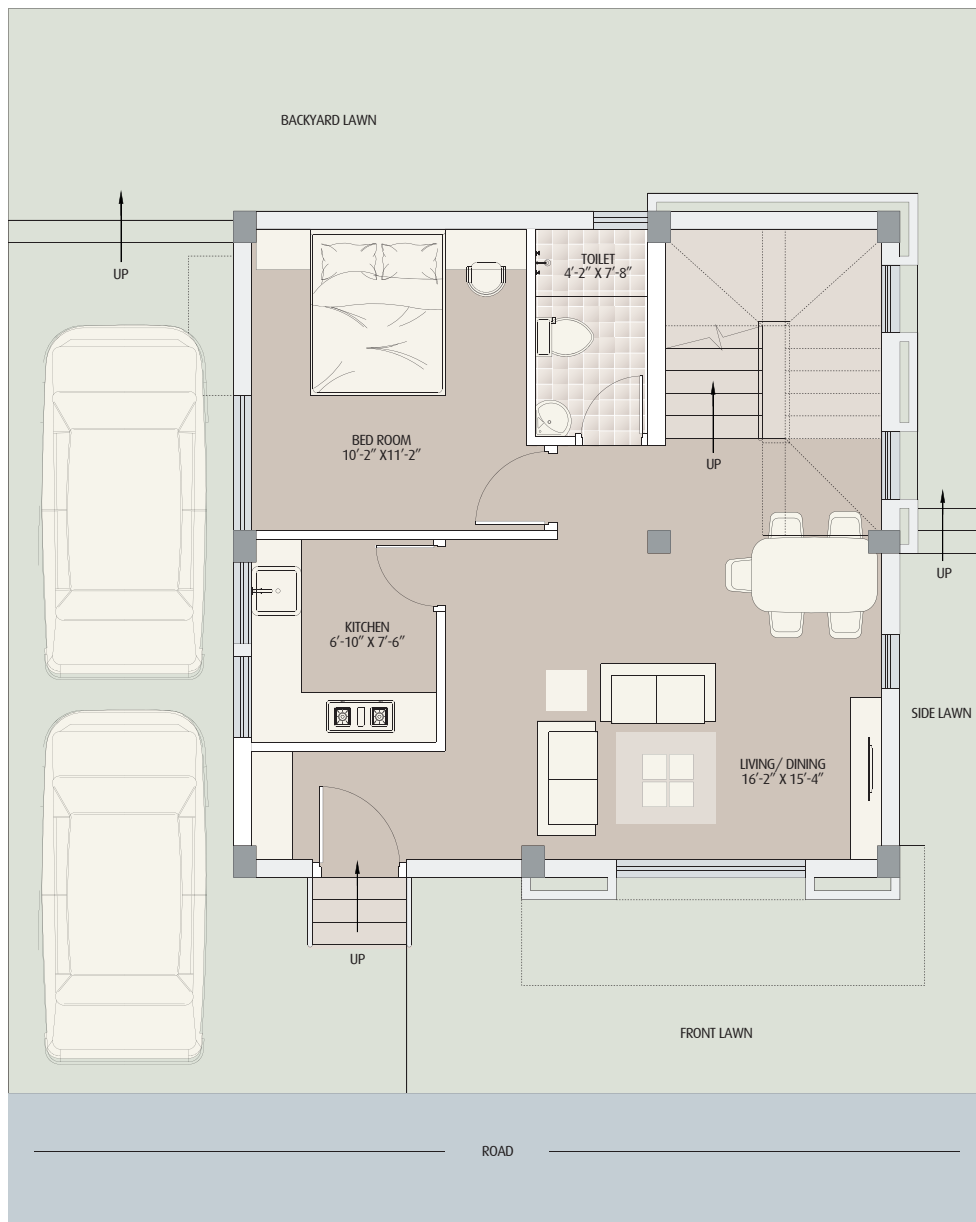

BUNGALOW TYPE

EBONY

3 BHK

*Inspired by
Contemporary design*

Gems
BougainVillas
LOVABLE BUNGALOWS

1.95K
BUNGALOW AREA

1418 SQ.FT.
TOTAL BUILT-UP AREA

1203 SQ.FT.
TOTAL CARPET AREA

GROUND FLOOR

643 SQ.FT.
GR. FLOOR
BUILT-UP AREA

530 SQ.FT.
GR. FLOOR
CARPET AREA

197 SQ.FT.
FRONT & SIDE
LAWN AREA

265 SQ.FT.
BACKYARD
LAWN AREA

302 SQ.FT.
PARKING AREA

FIRST FLOOR

661 SQ.FT.
1ST. FLOOR
BUILT-UP AREA

533 SQ.FT.
1ST. FLOOR
CARPET AREA

52 SQ.FT.
BALCONY
AREA

ROOFTOP

114 SQ.FT.
STAIR-HEAD &
ATTIC ROOM
BUILT-UP AREA

88 SQ.FT.
STAIR-HEAD &
ATTIC ROOM
CARPET AREA

237 SQ.FT.
PRIVATE
TERRACE
AREA

GROUND FLOOR ▶