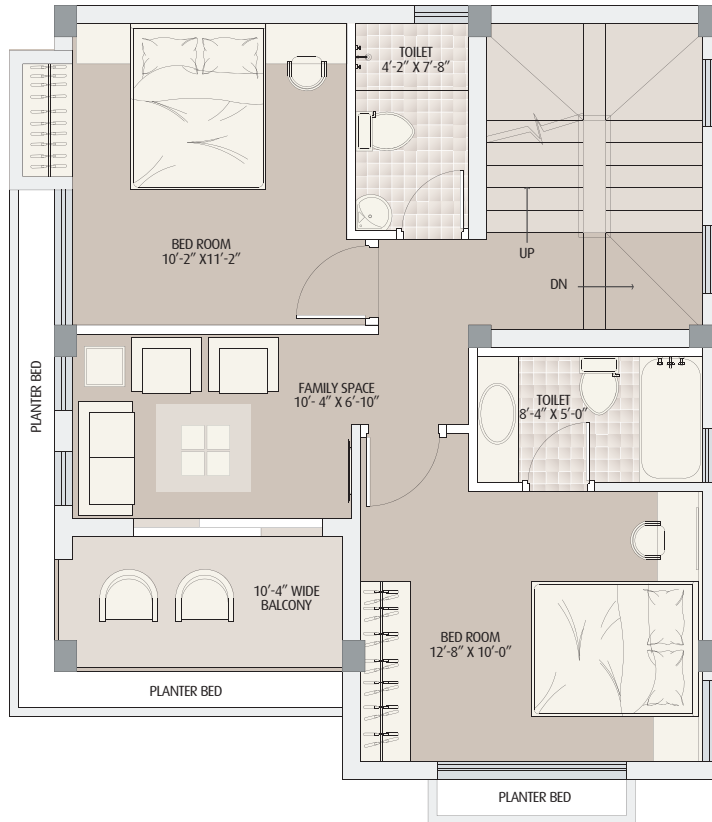

BUNGALOW TYPE

EBONY

3 BHK

*Inspired by
Contemporary design*

Gems
BougainVillas
LOVABLE BUNGALOWS

1.95K
BUNGALOW AREA

1418 SQ.FT.
TOTAL BUILT-UP AREA

1203 SQ.FT.
TOTAL CARPET AREA

GROUND FLOOR

643 SQ.FT.
GR. FLOOR
BUILT-UP AREA

530 SQ.FT.
GR. FLOOR
CARPET AREA

197 SQ.FT.
FRONT & SIDE
LAWN AREA

265 SQ.FT.
BACKYARD
LAWN AREA

302 SQ.FT.
PARKING AREA

FIRST FLOOR

661 SQ.FT.
1ST. FLOOR
BUILT-UP AREA

533 SQ.FT.
1ST. FLOOR
CARPET AREA

52 SQ.FT.
BALCONY
AREA

ROOFTOP

114 SQ.FT.
STAIR-HEAD &
ATTIC ROOM
BUILT-UP AREA

88 SQ.FT.
STAIR-HEAD &
ATTIC ROOM
CARPET AREA

237 SQ.FT.
PRIVATE
TERRACE
AREA

GROUND FLOOR ▶