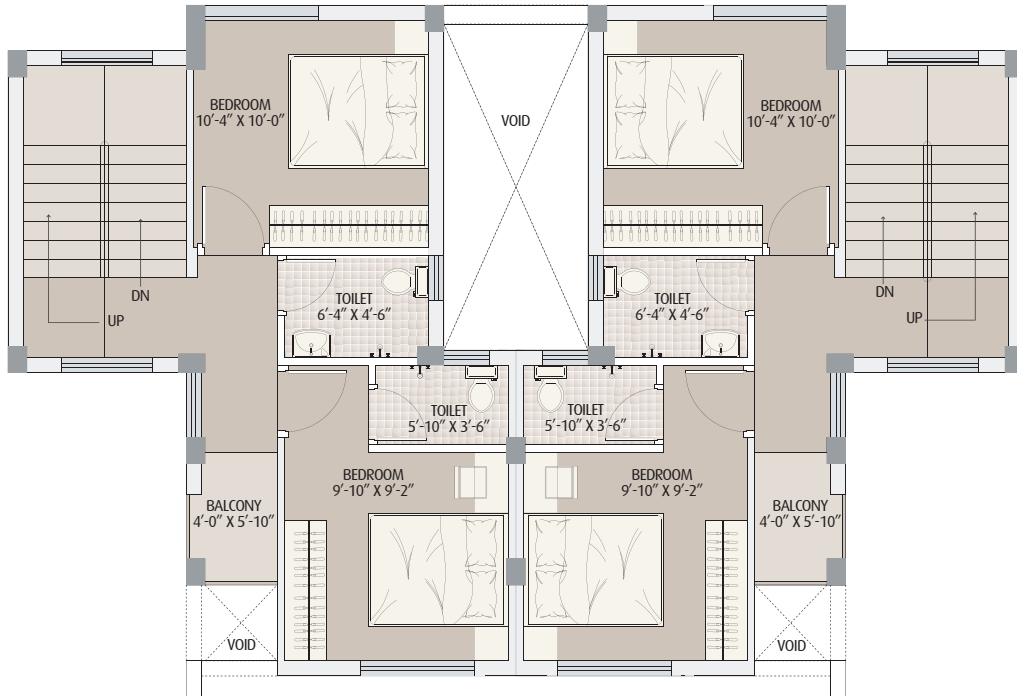

BUNGALOW TYPE

DEODAR

2 BHK

*Inspired by
Ethnic row houses*

Gems
BougainVillas
LOVABLE BUNGALOWS

1.14K
BUNGALOW AREA

1043 SQ.FT.
TOTAL BUILT-UP AREA

845 SQ.FT.
TOTAL CARPET AREA

GROUND FLOOR

455 SQ.FT.
GR. FLOOR
BUILT-UP AREA

353 SQ.FT.
GR. FLOOR
CARPET AREA

85 SQ.FT.
FRONT & SIDE
LAWN AREA

134 SQ.FT.
BACKYARD
LAWN AREA

146 SQ.FT.
PARKING AREA

FIRST FLOOR

471 SQ.FT.
IST. FLOOR
BUILT-UP AREA

381 SQ.FT.
IST. FLOOR
CARPET AREA

22 SQ.FT.
BALCONY
AREA

ROOFTOP

117 SQ.FT.
STAIR-HEAD &
ATTIC ROOM
BUILT-UP AREA

89 SQ.FT.
STAIR-HEAD &
ATTIC ROOM
CARPET AREA

280 SQ.FT.
PRIVATE
TERRACE
AREA

GROUND FLOOR ▶