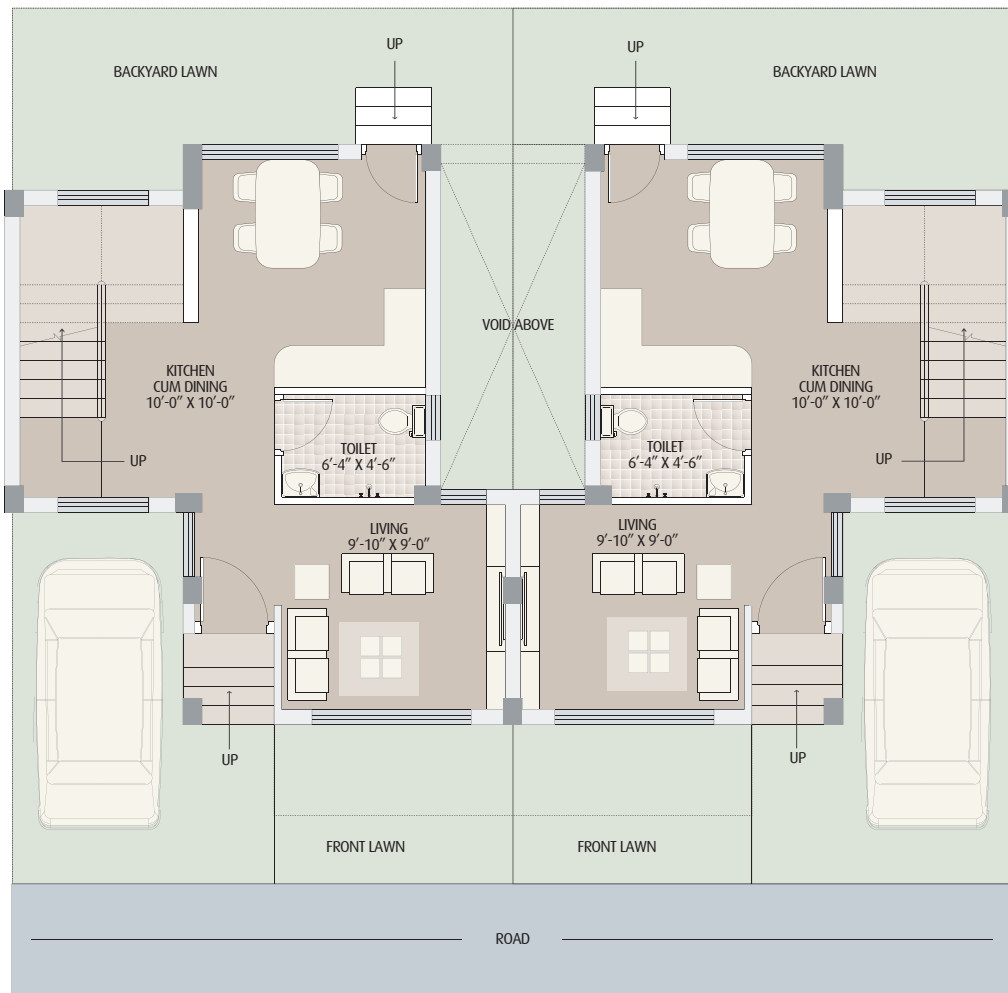

BUNGALOW TYPE

DEODAR

2 BHK

*Inspired by
Ethnic row houses*

Gems
BougainVillas
LOVABLE BUNGALOWS

1.14K
BUNGALOW AREA

1043 SQ.FT.
TOTAL BUILT-UP AREA

845 SQ.FT.
TOTAL CARPET AREA

GROUND FLOOR

455 SQ.FT.
GR. FLOOR
BUILT-UP AREA

353 SQ.FT.
GR. FLOOR
CARPET AREA

85 SQ.FT.
FRONT & SIDE
LAWN AREA

134 SQ.FT.
BACKYARD
LAWN AREA

146 SQ.FT.
PARKING AREA

FIRST FLOOR

471 SQ.FT.
IST. FLOOR
BUILT-UP AREA

381 SQ.FT.
IST. FLOOR
CARPET AREA

22 SQ.FT.
BALCONY
AREA

ROOFTOP

117 SQ.FT.
STAIR-HEAD &
ATTIC ROOM
BUILT-UP AREA

89 SQ.FT.
STAIR-HEAD &
ATTIC ROOM
CARPET AREA

280 SQ.FT.
PRIVATE
TERRACE
AREA

GROUND FLOOR ▶