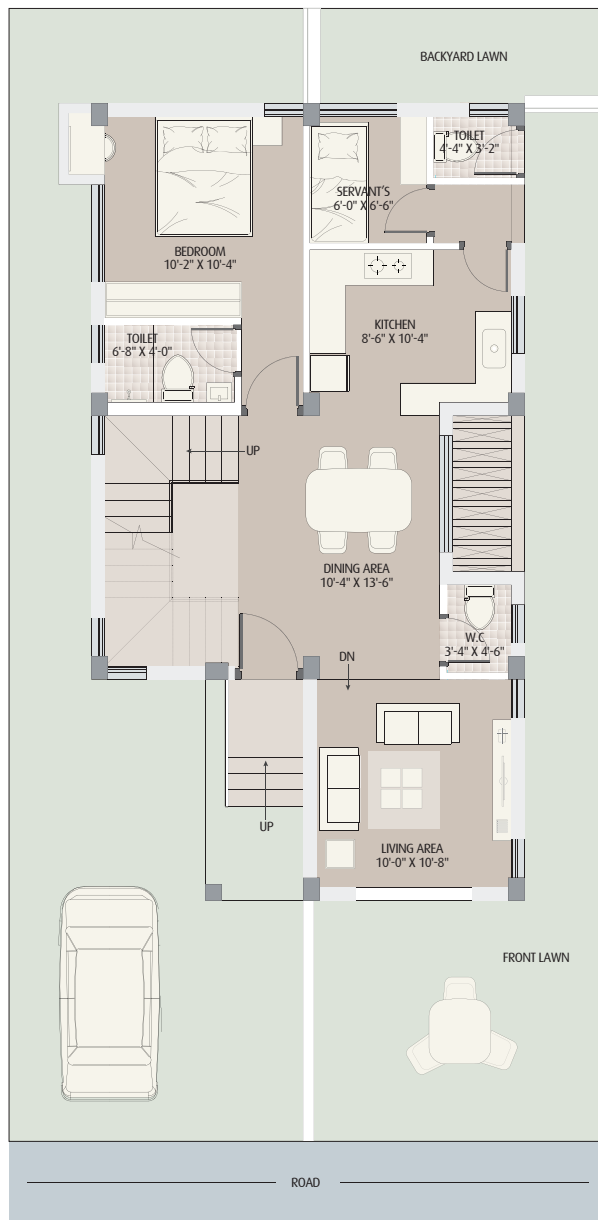

BUNGALOW TYPE

CHESTNUT

4 BHK

*Inspired by
Scottish villas*

Gems
BougainVillas
LOVABLE BUNGALOWS

2.54K
BUNGALOW AREA

1774 SQ.FT.
TOTAL BUILT-UP AREA

1493 SQ.FT.
TOTAL CARPET AREA

GROUND FLOOR

791 SQ.FT.
GR. FLOOR
BUILT-UP AREA

657 SQ.FT.
GR. FLOOR
CARPET AREA

529 SQ.FT.
FRONT & SIDE
LAWN AREA

171 SQ.FT.
BACKYARD
LAWN AREA

308 SQ.FT.
PARKING AREA

FIRST FLOOR

825 SQ.FT.
1ST. FLOOR
BUILT-UP AREA

625 SQ.FT.
1ST. FLOOR
CARPET AREA

85 SQ.FT.
BALCONY
AREA

ROOFTOP

158 SQ.FT.
STAIR-HEAD &
ATTIC ROOM
BUILT-UP AREA

126 SQ.FT.
STAIR-HEAD &
ATTIC ROOM
CARPET AREA

324 SQ.FT.
PRIVATE
TERRACE
AREA

GROUND FLOOR ▶