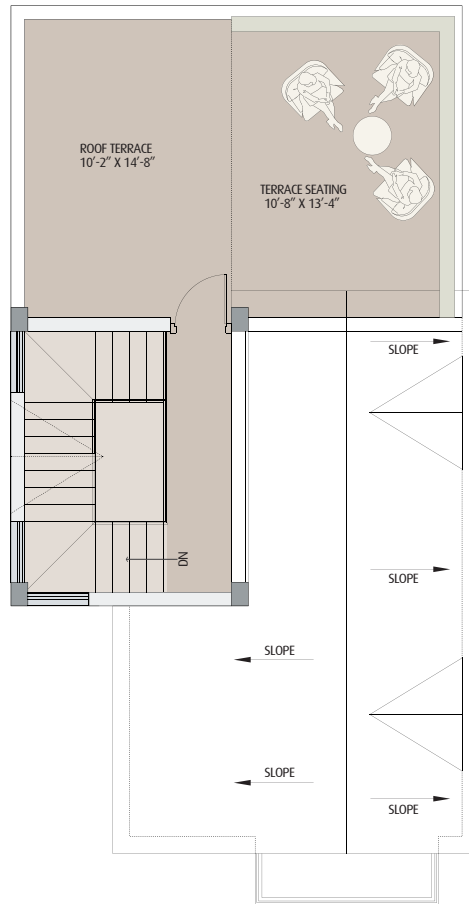

BUNGALOW TYPE

CHESTNUT

4 BHK

*Inspired by
Scottish villas*

Gems
BougainVillas
LOVABLE BUNGALOWS

2.54K
BUNGALOW AREA

1774 SQ.FT.
TOTAL BUILT-UP AREA

1493 SQ.FT.
TOTAL CARPET AREA

GROUND FLOOR

791 SQ.FT.
GR. FLOOR
BUILT-UP AREA

657 SQ.FT.
GR. FLOOR
CARPET AREA

529 SQ.FT.
FRONT & SIDE
LAWN AREA

171 SQ.FT.
BACKYARD
LAWN AREA

308 SQ.FT.
PARKING AREA

FIRST FLOOR

825 SQ.FT.
1ST. FLOOR
BUILT-UP AREA

625 SQ.FT.
1ST. FLOOR
CARPET AREA

85 SQ.FT.
BALCONY
AREA

ROOFTOP

158 SQ.FT.
STAIR-HEAD &
ATTIC ROOM
BUILT-UP AREA

126 SQ.FT.
STAIR-HEAD &
ATTIC ROOM
CARPET AREA

324 SQ.FT.
PRIVATE
TERRACE
AREA

GROUND FLOOR ▶