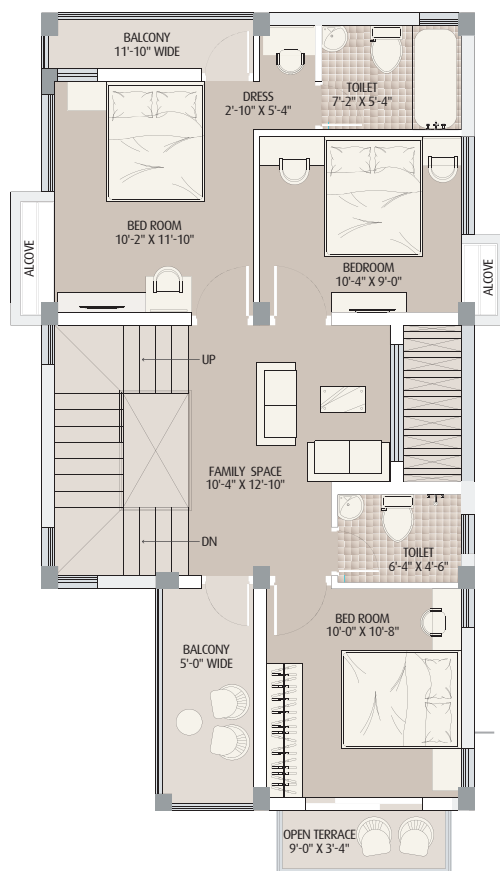

BUNGALOW TYPE

CHESTNUT

4 BHK

*Inspired by
Scottish villas*

Gems
BougainVillas
LOVABLE BUNGALOWS

2.54K
BUNGALOW AREA

1774 SQ.FT.
TOTAL BUILT-UP AREA

1493 SQ.FT.
TOTAL CARPET AREA

GROUND FLOOR

791 SQ.FT.
GR. FLOOR
BUILT-UP AREA

657 SQ.FT.
GR. FLOOR
CARPET AREA

529 SQ.FT.
FRONT & SIDE
LAWN AREA

171 SQ.FT.
BACKYARD
LAWN AREA

308 SQ.FT.
PARKING AREA

FIRST FLOOR

825 SQ.FT.
1ST. FLOOR
BUILT-UP AREA

625 SQ.FT.
1ST. FLOOR
CARPET AREA

85 SQ.FT.
BALCONY
AREA

ROOFTOP

158 SQ.FT.
STAIR-HEAD &
ATTIC ROOM
BUILT-UP AREA

126 SQ.FT.
STAIR-HEAD &
ATTIC ROOM
CARPET AREA

324 SQ.FT.
PRIVATE
TERRACE
AREA

GROUND FLOOR ▶