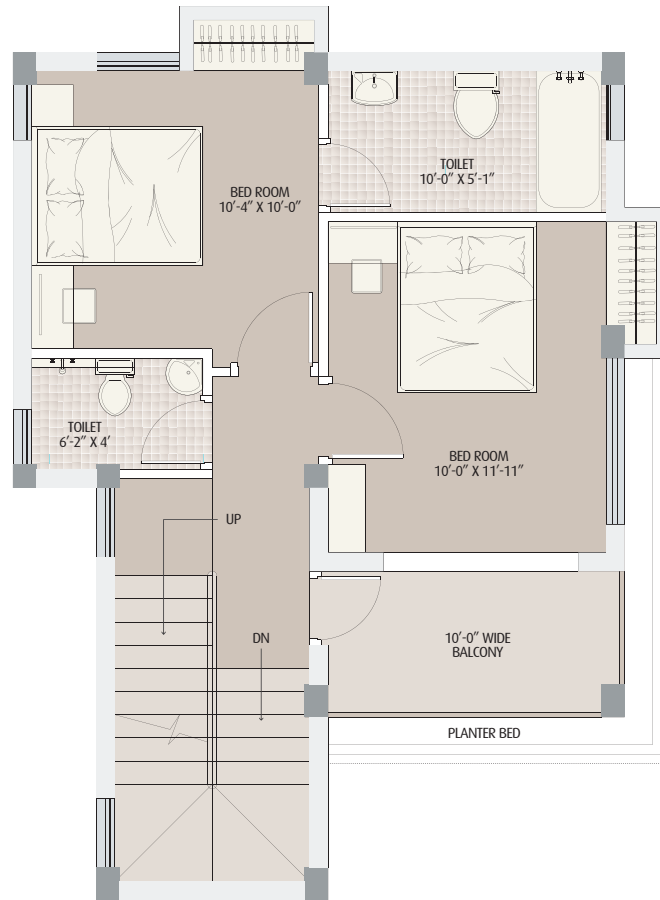

BUNGALOW TYPE

CEDAR

3 BHK

*Inspired by  
Urban design*

Gems  
**BougainVillas**  
LOVABLE BUNGALOWS

1.70K  
BUNGALOW AREA

1264 SQ.FT.  
TOTAL BUILT-UP AREA

1078 SQ.FT.  
TOTAL CARPET AREA

**GROUND FLOOR**

**547 SQ.FT.**  
GR. FLOOR  
BUILT-UP AREA

**487 SQ.FT.**  
GR. FLOOR  
CARPET AREA

**337 SQ.FT.**  
FRONT & SIDE  
LAWN AREA

**177 SQ.FT.**  
BACKYARD  
LAWN AREA

**162 SQ.FT.**  
PARKING AREA

**FIRST FLOOR**

**591 SQ.FT.**  
**1ST. FLOOR**  
**BUILT-UP AREA**

**440 SQ.FT.**  
**1ST. FLOOR**  
**CARPET AREA**

**54 SQ.FT.**  
**BALCONY**  
**AREA**

### ROOFTOP

126 SQ.FT.  
STAIR-HEAD &  
ATTIC ROOM  
BUILT-UP AREA

97 SQ.FT.  
STAIR-HEAD &  
ATTIC ROOM  
CARPET AREA

365 SQ.FT.  
PRIVATE  
TERRACE  
AREA

GROUND FLOOR ▶

◀ FIRST FLOOR

ROOFTOP ▶

To know more, visit our website.  
Click here [www.gemsbougainvillas.in](http://www.gemsbougainvillas.in)