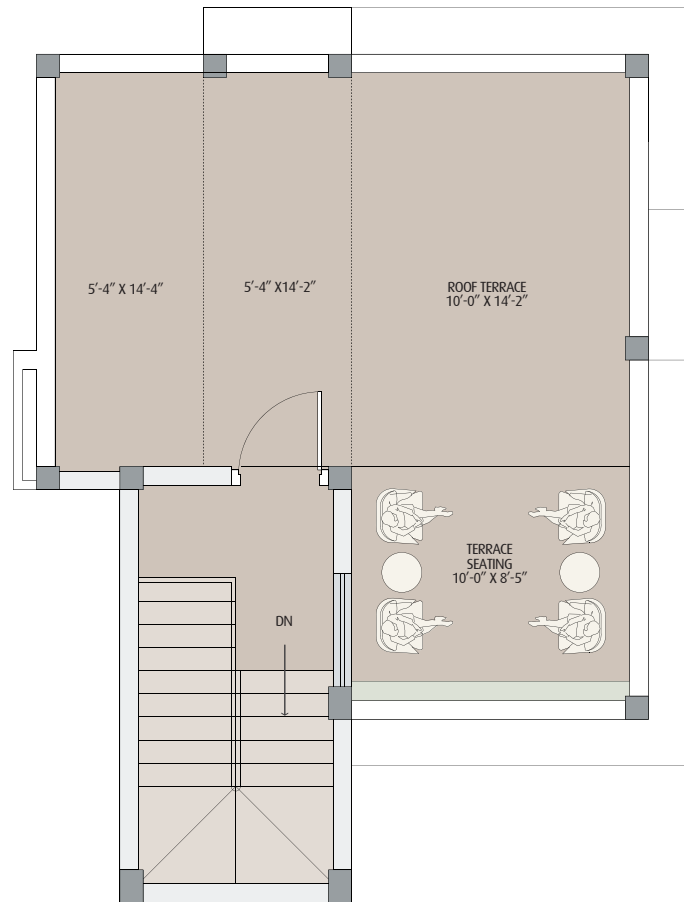

BUNGALOW TYPE

CEDAR

3 BHK

*Inspired by  
Urban design*

Gems  
**BougainVillas**  
LOVABLE BUNGALOWS

1.70K  
BUNGALOW AREA

1264 SQ.FT.  
TOTAL BUILT-UP AREA

1078 SQ.FT.  
TOTAL CARPET AREA

**GROUND FLOOR**

**547 SQ.FT.**  
GR. FLOOR  
BUILT-UP AREA

**487 SQ.FT.**  
GR. FLOOR  
CARPET AREA

**337 SQ.FT.**  
FRONT & SIDE  
LAWN AREA

**177 SQ.FT.**  
BACKYARD  
LAWN AREA

**162 SQ.FT.**  
PARKING AREA

**FIRST FLOOR**

**591 SQ.FT.**  
**1ST. FLOOR**  
**BUILT-UP AREA**

**440 SQ.FT.**  
**1ST. FLOOR**  
**CARPET AREA**

**54 SQ.FT.**  
**BALCONY**  
**AREA**

### ROOFTOP

126 SQ.FT.  
STAIR-HEAD &  
ATTIC ROOM  
BUILT-UP AREA

97 SQ.FT.  
STAIR-HEAD &  
ATTIC ROOM  
CARPET AREA

365 SQ.FT.  
PRIVATE  
TERRACE  
AREA

GROUND FLOOR ▶

◀ FIRST FLOOR

ROOFTOP ▶

To know more, visit our website.  
Click here [www.gemsbougainvillas.in](http://www.gemsbougainvillas.in)