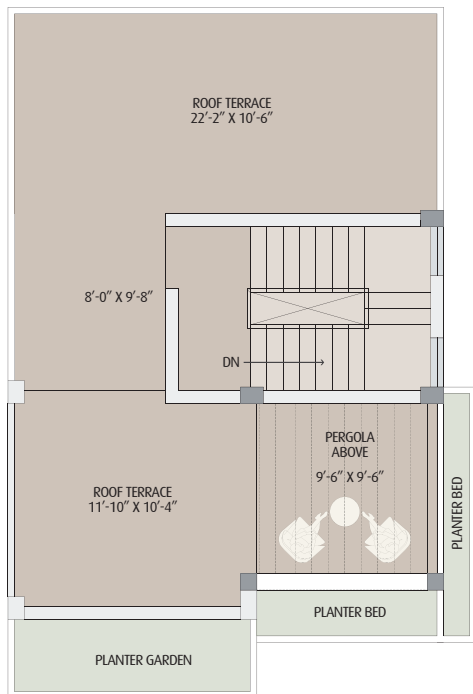

BUNGALOW TYPE

ALPINE

4BHK

*Inspired by  
Luxury & minimalism*

Gems  
**BougainVillas**  
LOVABLE BUNGALOWS

2.25K  
BUNGALOW AREA

1585 SQ.FT.  
TOTAL BUILT-UP AREA

1356 SQ.FT.  
TOTAL CARPET AREA

**GROUND FLOOR**

**729 SQ.FT.**  
GR. FLOOR  
BUILT-UP AREA

**542 SQ.FT.**  
GR. FLOOR  
CARPET AREA

**450 SQ.FT.**  
FRONT & SIDE  
LAWN AREA

**208 SQ.FT.**  
BACKYARD  
LAWN AREA

**233 SQ.FT.**  
PARKING AREA

**FIRST FLOOR**

**720 SQ.FT.**  
1ST. FLOOR  
BUILT-UP AREA

**605 SQ.FT.**  
1ST. FLOOR  
CARPET AREA

**103 SQ.FT.**  
BALCONY  
AREA

ROOF TOP WITHOUT SWIMMING POOL

ROOF TOP WITH SWIMMING POOL

ROOFTOP

136 SQ.FT.  
STAIR-HEAD &  
ATTIC ROOM  
BUILT-UP AREA

106 SQ.FT.  
STAIR-HEAD &  
ATTIC ROOM  
CARPET AREA

596 SQ.FT.  
PRIVATE  
TERRACE  
AREA

GROUND FLOOR ▶

◀ FIRST FLOOR

ROOF TOP WITHOUT  
SWIMMING POOL

ROOF TOP WITH  
SWIMMING POOL

To know more, visit our website.  
Click here [www.gemsbougainvillas.in](http://www.gemsbougainvillas.in)