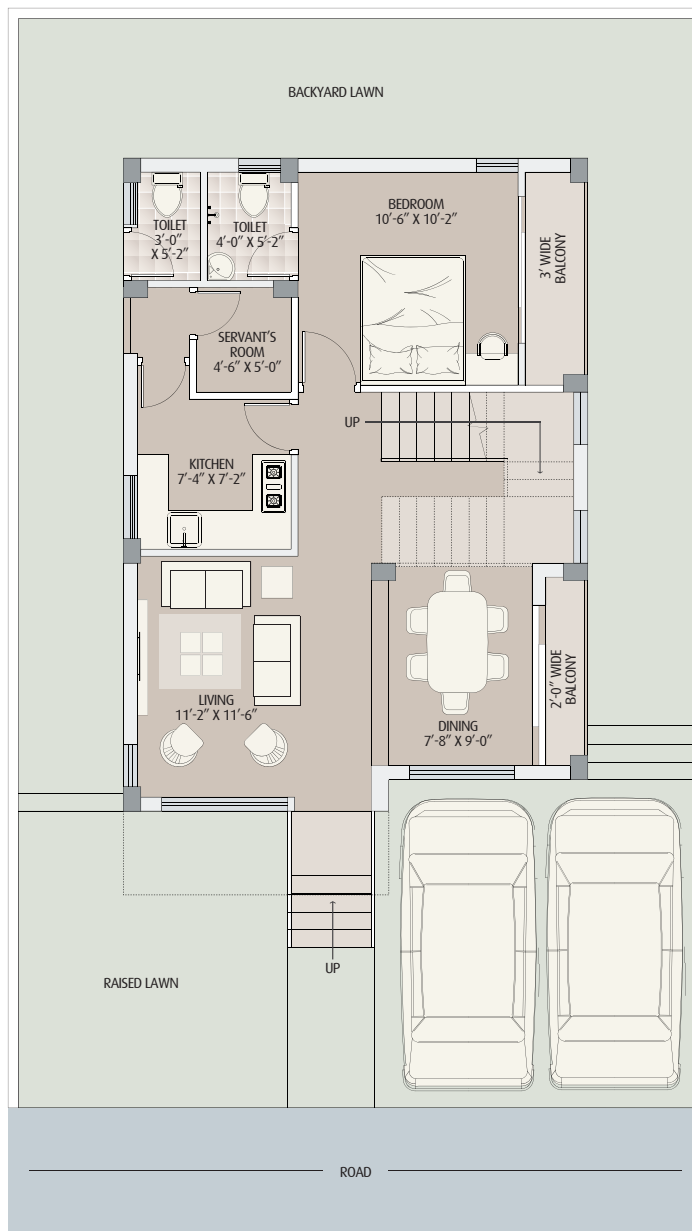

BUNGALOW TYPE

ALPINE

4BHK

*Inspired by  
Luxury & minimalism*

Gems  
**BougainVillas**  
LOVABLE BUNGALOWS

2.25K  
BUNGALOW AREA

1585 SQ.FT.  
TOTAL BUILT-UP AREA

1356 SQ.FT.  
TOTAL CARPET AREA

**GROUND FLOOR**

**729 SQ.FT.**  
GR. FLOOR  
BUILT-UP AREA

**542 SQ.FT.**  
GR. FLOOR  
CARPET AREA

**450 SQ.FT.**  
FRONT & SIDE  
LAWN AREA

**208 SQ.FT.**  
BACKYARD  
LAWN AREA

**233 SQ.FT.**  
PARKING AREA

**FIRST FLOOR**

**720 SQ.FT.**  
1ST. FLOOR  
BUILT-UP AREA

**605 SQ.FT.**  
1ST. FLOOR  
CARPET AREA

**103 SQ.FT.**  
BALCONY  
AREA

ROOF TOP WITHOUT SWIMMING POOL

ROOF TOP WITH SWIMMING POOL

ROOFTOP

136 SQ.FT.  
STAIR-HEAD &  
ATTIC ROOM  
BUILT-UP AREA