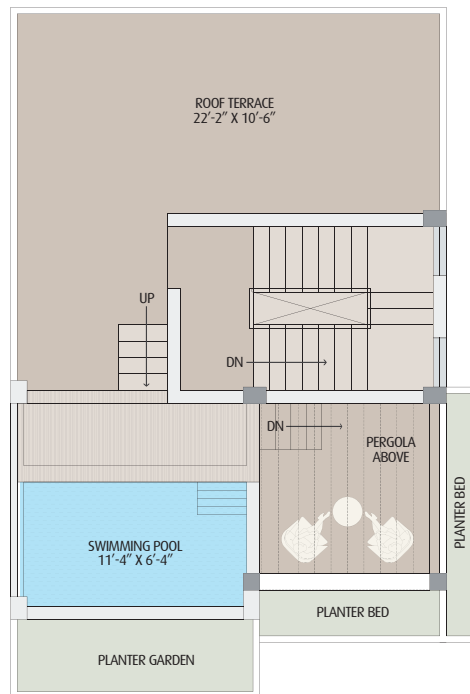

BUNGALOW TYPE

ALPINE

4BHK

*Inspired by  
Luxury & minimalism*

Gems  
**BougainVillas**  
LOVABLE BUNGALOWS

2.25K  
BUNGALOW AREA

1585 SQ.FT.  
TOTAL BUILT-UP AREA

1356 SQ.FT.  
TOTAL CARPET AREA

**GROUND FLOOR**

**729 SQ.FT.**  
GR. FLOOR  
BUILT-UP AREA

**542 SQ.FT.**  
GR. FLOOR  
CARPET AREA

**450 SQ.FT.**  
FRONT & SIDE  
LAWN AREA

**208 SQ.FT.**  
BACKYARD  
LAWN AREA

**233 SQ.FT.**  
PARKING AREA

**FIRST FLOOR**

**720 SQ.FT.**  
1ST. FLOOR  
BUILT-UP AREA

**605 SQ.FT.**  
1ST. FLOOR  
CARPET AREA

**103 SQ.FT.**  
BALCONY  
AREA

ROOF TOP WITHOUT SWIMMING POOL

ROOF TOP WITH SWIMMING POOL

ROOFTOP

136 SQ.FT.  
STAIR-HEAD &  
ATTIC ROOM  
BUILT-UP AREA

106 SQ.FT.  
STAIR-HEAD &  
ATTIC ROOM  
CARPET AREA

596 SQ.FT.  
PRIVATE  
TERRACE  
AREA

GROUND FLOOR ▶

◀ FIRST FLOOR

ROOF TOP WITHOUT  
SWIMMING POOL

ROOF TOP WITH  
SWIMMING POOL

To know more, visit our website.  
Click here [www.gemsbougainvillas.in](http://www.gemsbougainvillas.in)