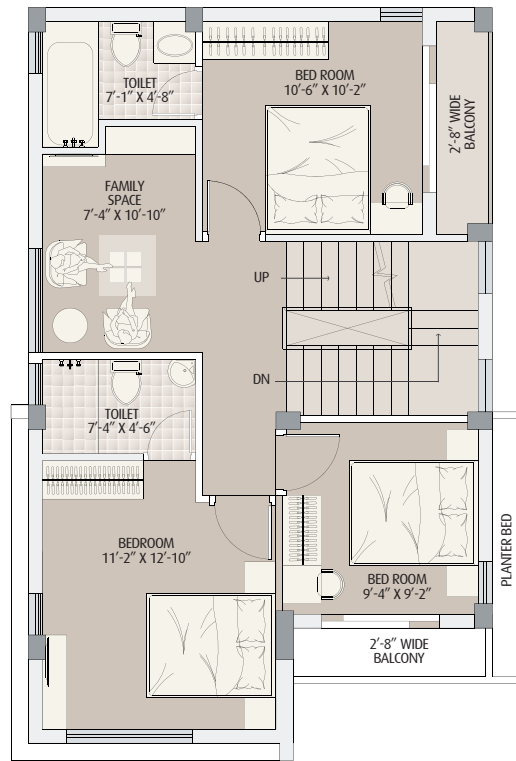

BUNGALOW TYPE

ALPINE

4BHK

*Inspired by  
Luxury & minimalism*

Gems  
**BougainVillas**  
LOVABLE BUNGALOWS

2.25K  
BUNGALOW AREA

1585 SQ.FT.  
TOTAL BUILT-UP AREA

1356 SQ.FT.  
TOTAL CARPET AREA

**GROUND FLOOR**

**729 SQ.FT.**  
GR. FLOOR  
BUILT-UP AREA

**542 SQ.FT.**  
GR. FLOOR  
CARPET AREA

**450 SQ.FT.**  
FRONT & SIDE  
LAWN AREA

**208 SQ.FT.**  
BACKYARD  
LAWN AREA

**233 SQ.FT.**  
PARKING AREA

**FIRST FLOOR**

**720 SQ.FT.**  
1ST. FLOOR  
BUILT-UP AREA

**605 SQ.FT.**  
1ST. FLOOR  
CARPET AREA

**103 SQ.FT.**  
BALCONY  
AREA

ROOF TOP WITHOUT SWIMMING POOL

ROOF TOP WITH SWIMMING POOL

ROOFTOP

136 SQ.FT.  
STAIR-HEAD &  
ATTIC ROOM  
BUILT-UP AREA